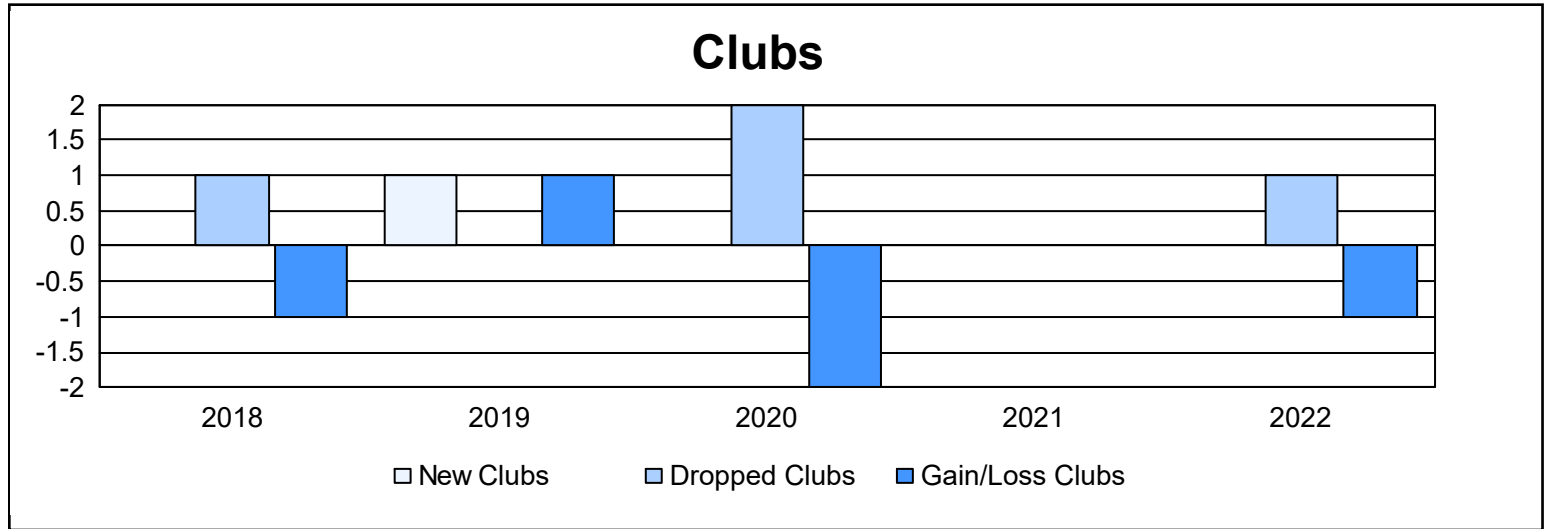

Year	New Clubs	Dropped Clubs	Gain/ Loss Clubs	New Members	Charter Members	Reinstate Members	Transfer Members	Total Member Added	Total Members Dropped	Gain/ Loss Members
2017-2018	0	1	-1	83	0	5	5	93	138	-45
2018-2019	1	0	1	98	22	11	3	134	96	38
2019-2020	0	2	-2	64	0	7	1	72	128	-56
2020-2021	0	0	0	49	0	0	1	50	114	-64
2021-2022	0	1	-1	93	0	3	2	98	74	24
<b>Average</b>	<b>0</b>	<b>1</b>	<b>-1</b>	<b>77</b>	<b>4</b>	<b>5</b>	<b>2</b>	<b>89</b>	<b>110</b>	<b>-21</b>

### Membership Composition June 2022 Cumulative