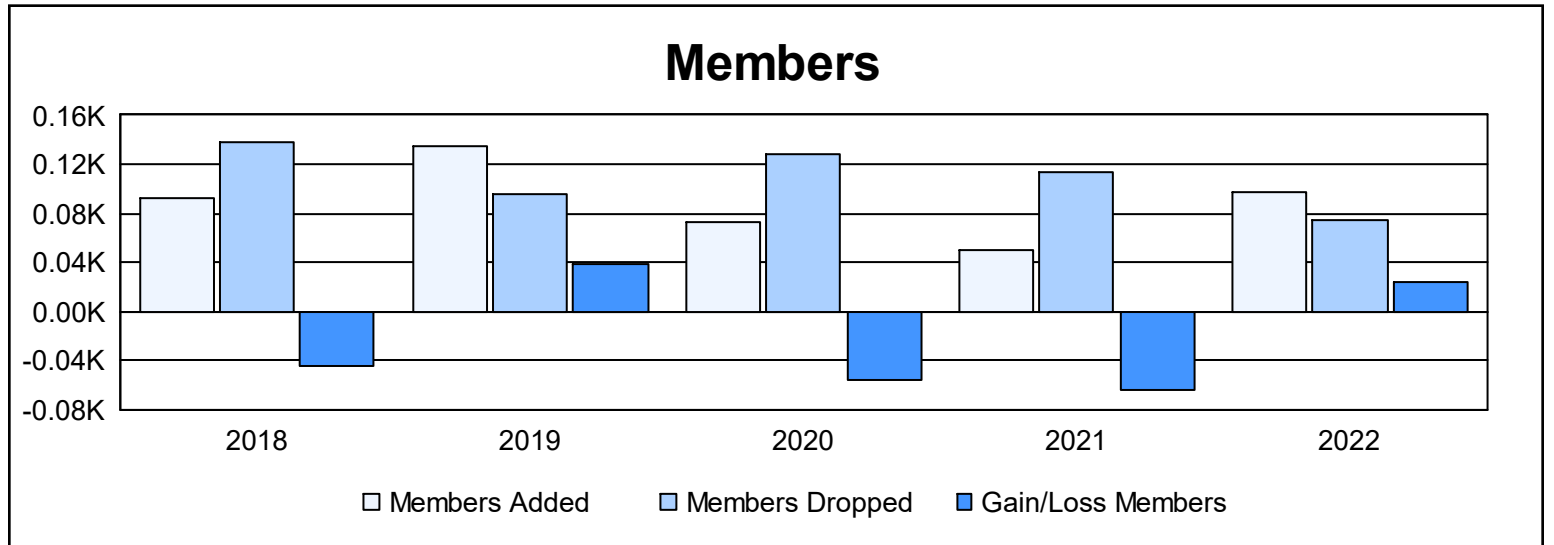

Year	New Clubs	Dropped Clubs	Gain/ Loss Clubs	New Members	Charter Members	Reinstate Members	Transfer Members	Total Member Added	Total Members Dropped	Gain/ Loss Members
2017-2018	0	1	-1	83	0	5	5	93	138	-45
2018-2019	1	0	1	98	22	11	3	134	96	38
2019-2020	0	2	-2	64	0	7	1	72	128	-56
2020-2021	0	0	0	49	0	0	1	50	114	-64
2021-2022	0	1	-1	93	0	3	2	98	74	24
<b>Average</b>	<b>0</b>	<b>1</b>	<b>-1</b>	<b>77</b>	<b>4</b>	<b>5</b>	<b>2</b>	<b>89</b>	<b>110</b>	<b>-21</b>

### Membership Composition June 2022 Cumulative