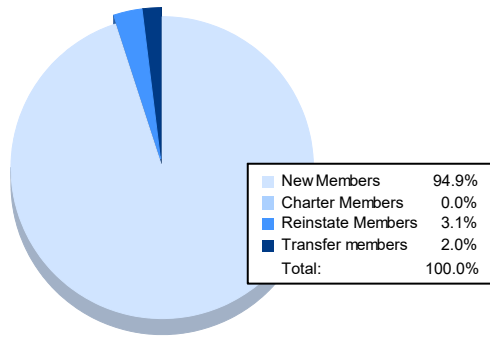

Year	New Clubs	Dropped Clubs	Gain/ Loss Clubs	New Members	Charter Members	Reinstate Members	Transfer Members	Total Member Added	Total Members Dropped	Gain/ Loss Members
2017-2018	0	1	-1	83	0	5	5	93	138	-45
2018-2019	1	0	1	98	22	11	3	134	96	38
2019-2020	0	2	-2	64	0	7	1	72	128	-56
2020-2021	0	0	0	49	0	0	1	50	114	-64
2021-2022	0	1	-1	93	0	3	2	98	74	24
<b>Average</b>	<b>0</b>	<b>1</b>	<b>-1</b>	<b>77</b>	<b>4</b>	<b>5</b>	<b>2</b>	<b>89</b>	<b>110</b>	<b>-21</b>

### Membership Composition June 2022 Cumulative